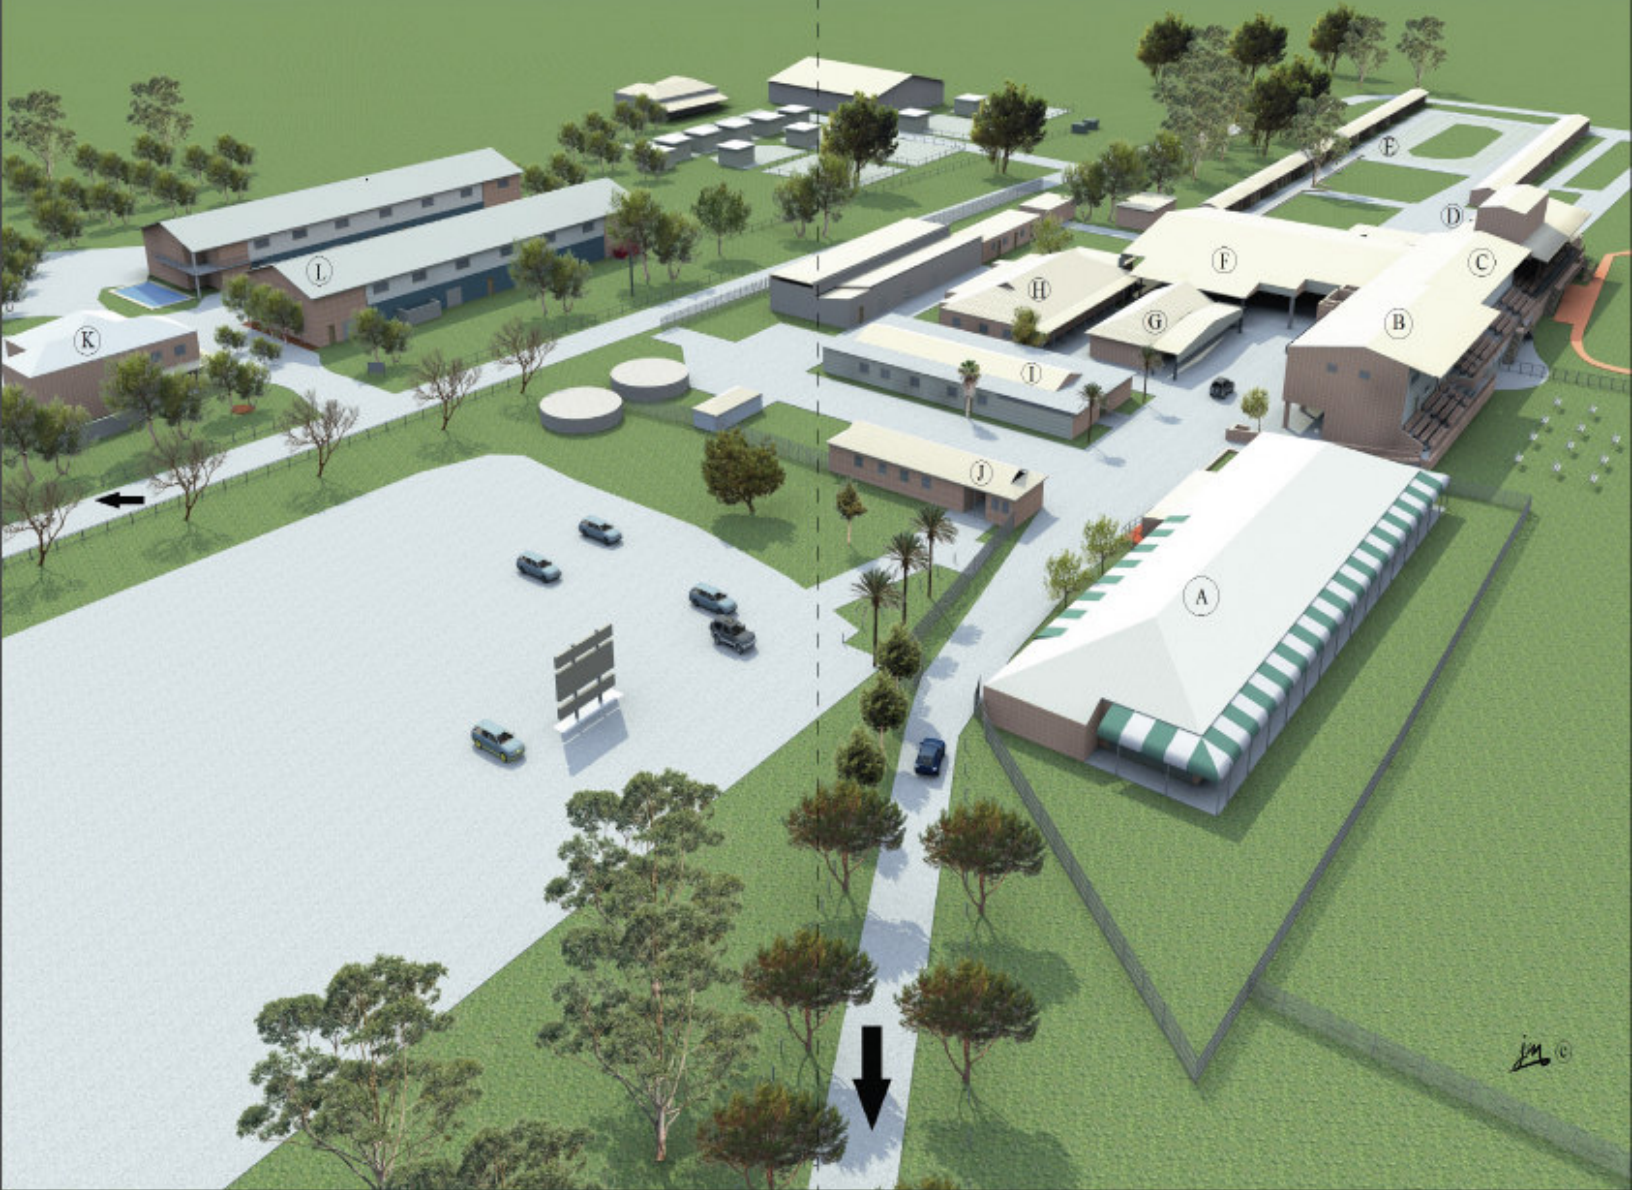

Hawkesbury Race Club Grounds

MAP KEY

- | | | |
|--|-----------------------------------|-------------------------------|
| A – Ted McCabe Function Centre | D – James Walsh Courtyard | I – Clarendon Function Centre |
| B – Horizons Lounge (level two)
Blue Mountains View Bar (level one) | E – Stabling | J – Turnstile Building |
| C – Gold Cup Members Bar (level two)
Owners Lounge (level one) | F – Outdoor Undercover Venue Area | K – HRC Motel Restaurant |
| | G – TAB | L – HRC Motel |
| | H – Clarendon Dining Room | ➔ To Clarendon Station |